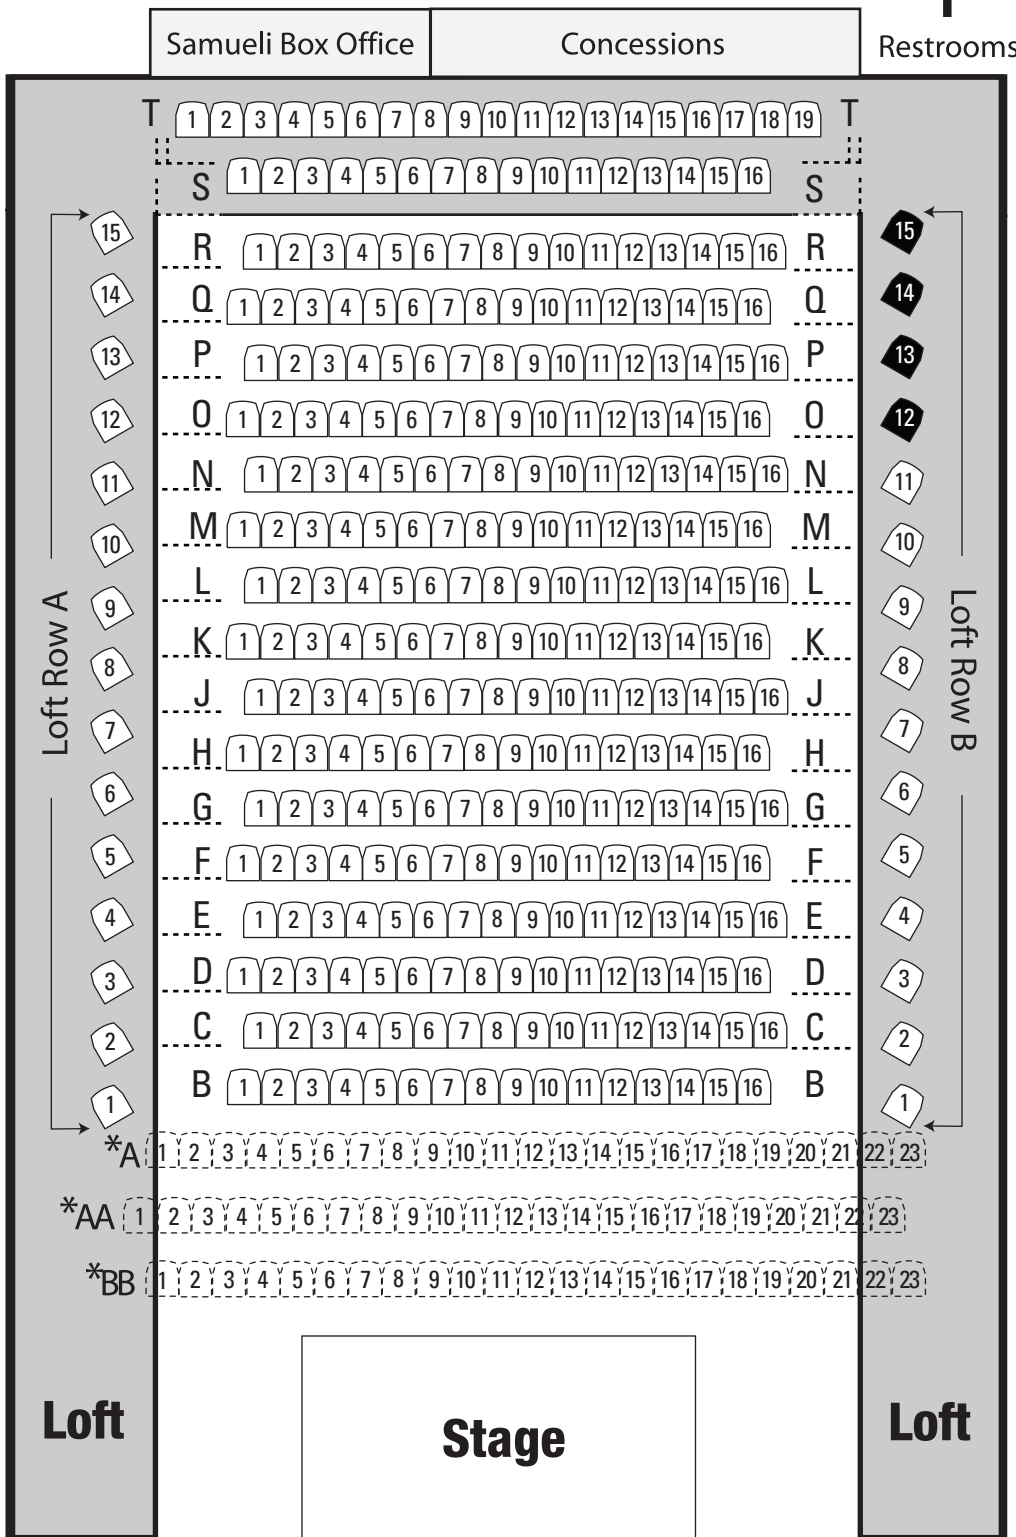

SAMUELI THEATER

Riser Seating

LOBBY

Parking

Samueli Box Office Hours
1 1/2 hours before to 1/2 hour after Showtime

Main Box Office Hours:
Monday - Sunday from 10am-6pm
Holiday Hours may vary.

Phone Hours:
Monday - Sunday from 10am-6pm
Holiday Hours may vary.

SCFTA.org

- Stairs
- Reserved Wheelchair Seating
- * Rows A, AA, and BB may or may not be present depending on the show. Please ask for ADA options within this area.