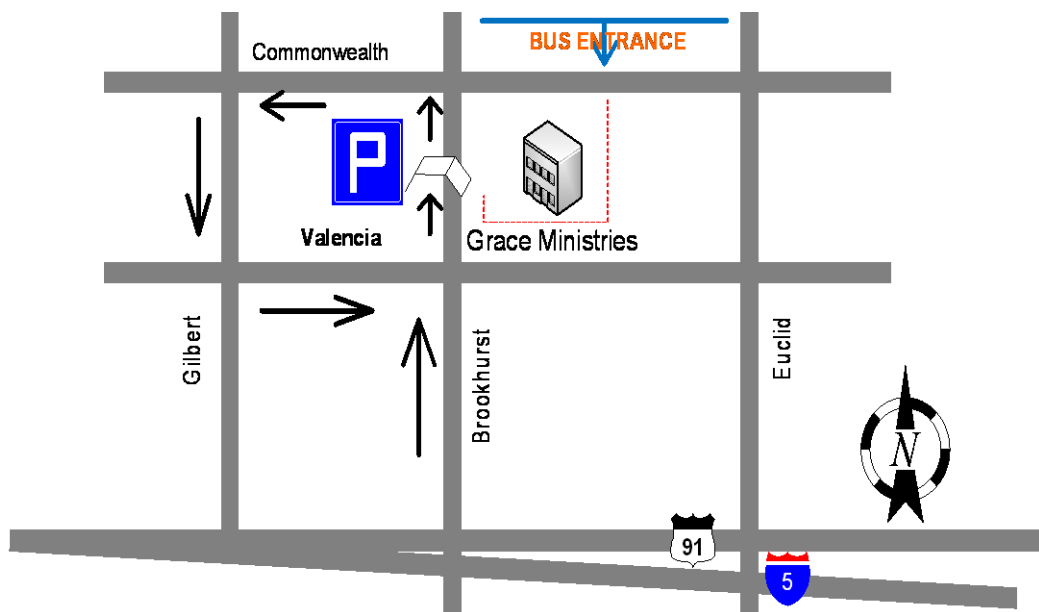

**SECOND GRADE**  
***DISNEYLAND SALUTES THE AMERICAN BAND***  
Concert length - approximately 45 minutes

**BUSES:** The entry to the church is **NOT** at the address of the church. You will enter the church property eastbound on Commonwealth, just east of Brookhurst. Proceed straight ahead to unloading area at back of church. After unloading, proceed around the church (two right turns), exit right onto Brookhurst, make an immediate left on Commonwealth, left on Gilbert, then left onto Brookhurst, turning left again into the church parking lot across the street from the church. Buses will stage here, students will walk across the pedestrian bridge to the lot for reloading after the concert.

**BEFORE UNLOADING**, show a large sign/card with school district, name of school and bus number to the passengers.  
**AFTER THE CONCERT**, display sign/card for quick reloading.

**CARS** - both concerts: Park at the church parking lot on the west side of Brookhurst, avoiding the bus staging area. Walk with your students across the pedestrian bridge over Brookhurst to the church entrance. Please distribute this sheet to each driver.

We appreciate your cooperation and patience as we try to move students and chaperones in and out of the auditorium as efficiently and safely as we can.

**Grace Ministries is approximately 1 mile north of the 5 and 91 freeways, fronting on Brookhurst**

# Church Address is on Valencia, buses enter on Commonwealth

Grace Ministries International  
1645 West Valencia, Fullerton

Bus entrance to campus is at the northeast corner of the building,  
eastbound on Commonwealth just past Brookhurst